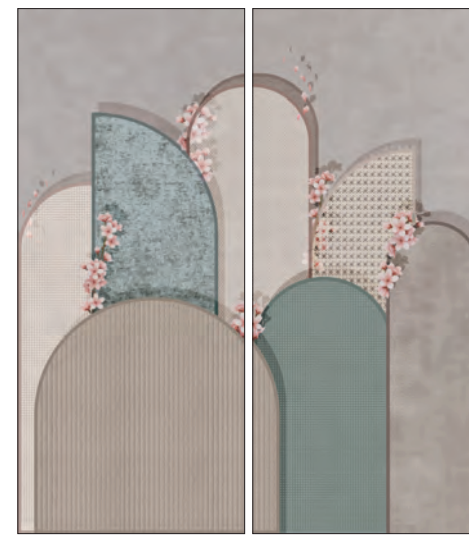

C

OP120278SCWR Scenery Warm

SCREEN

120x278 | 48"x110"

☀️ HD HOT DIGITAL GLAZES PORCELAIN

OP120278SCRBE
SCREEN BEIGE

OP120278SCRBL
SCREEN BLUE

GRAPHIC MOVEMENT