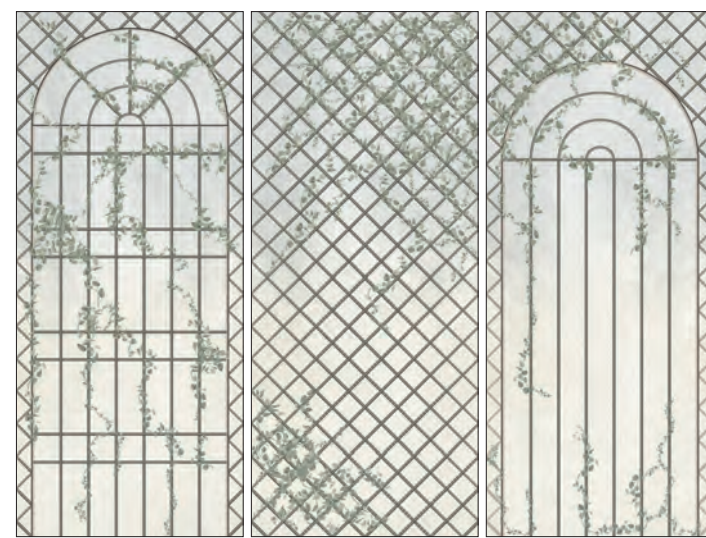

GARDEN

120x278 | 48"x110"

☀️ HD HOT DIGITAL GLAZES PORCELAIN

A

B

C