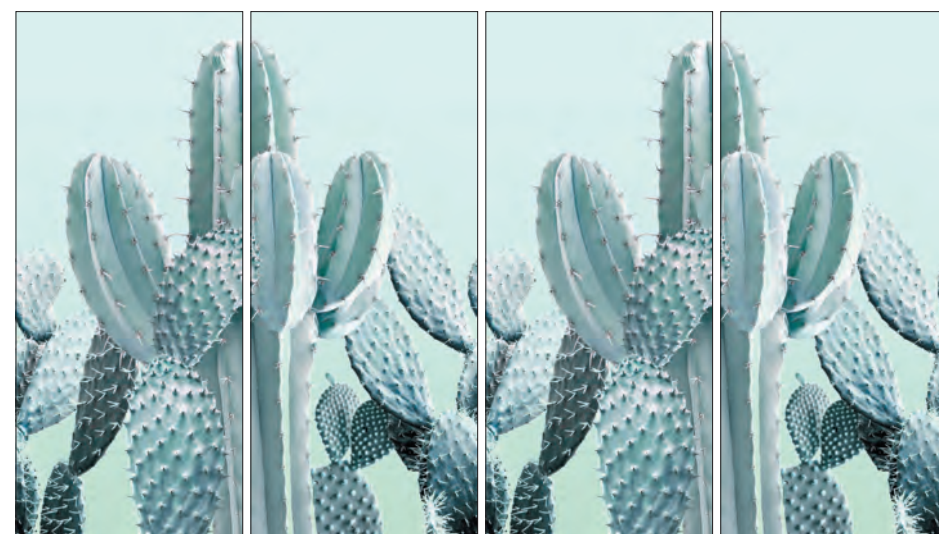

CACTI

120x278 | 48"x110"

HD DIGITAL IN COLD GLAZES PORCELAIN

A

B

A

B