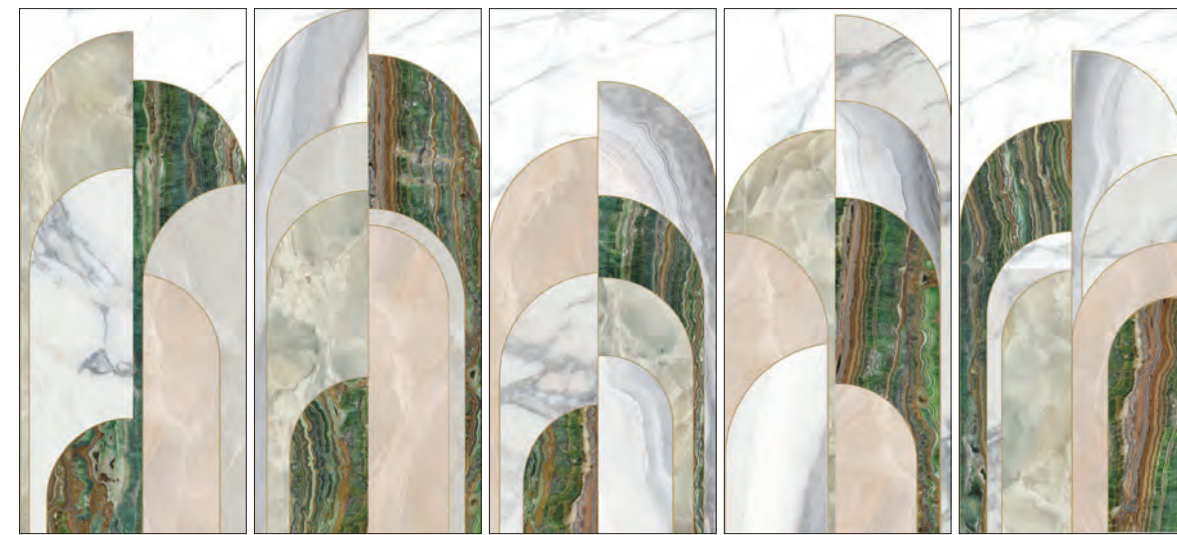

GRAPHIC MOVEMENT

A

B

C

D

E