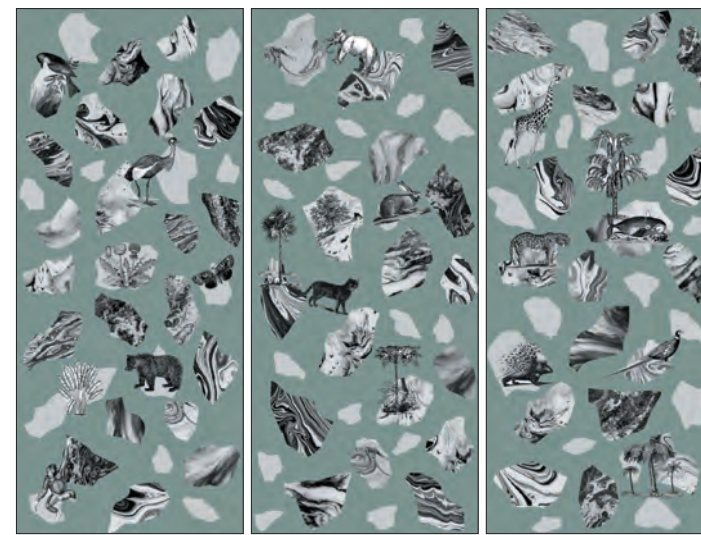

C

OP120278CDBK Cloudy White

COLLAGE

120x278 | 48"x110"

☀️ HD HOT DIGITAL GLAZES PORCELAIN

OP120278CLGN
COLLAGE GREEN

OP120278CLP
COLLAGE PINK

OP120278CLBL
COLLAGE BLUE