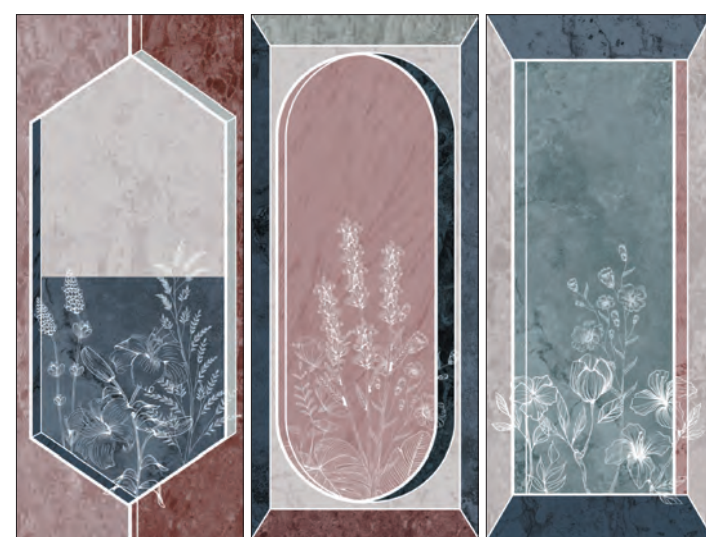

SCENERY

120x278 | 48"x110"

HD DIGITAL IN COLD GLAZES PORCELAIN

A

B

C