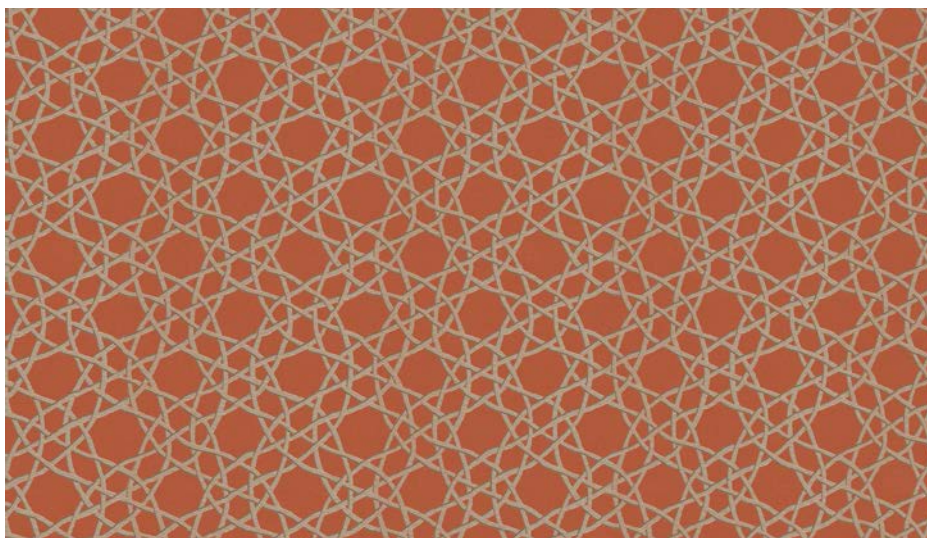

Happy Hour cipria

Happy Hour scarlatto

i filati di rex

GRES PORCELLANATO DECORATO - DECORATED PORCELAIN TILES
SQUADRATO - SQUARED

6 mm 1/4"	COLOR	SURFACE	120x280	120x240	60x120
			47^{1/4"}x110^{1/4"}	47^{1/4"}x94^{1/2"}	23^{5/8"}x47^{1/4"}
	HAPPY HOUR GIADA	MATTE	767215	767219	767223
I FILATI DI REX		HAPPY HOUR CIPRIA	767214	767218	767222
	HAPPY HOUR SCARLATTO	MATTE	767216	767220	767224