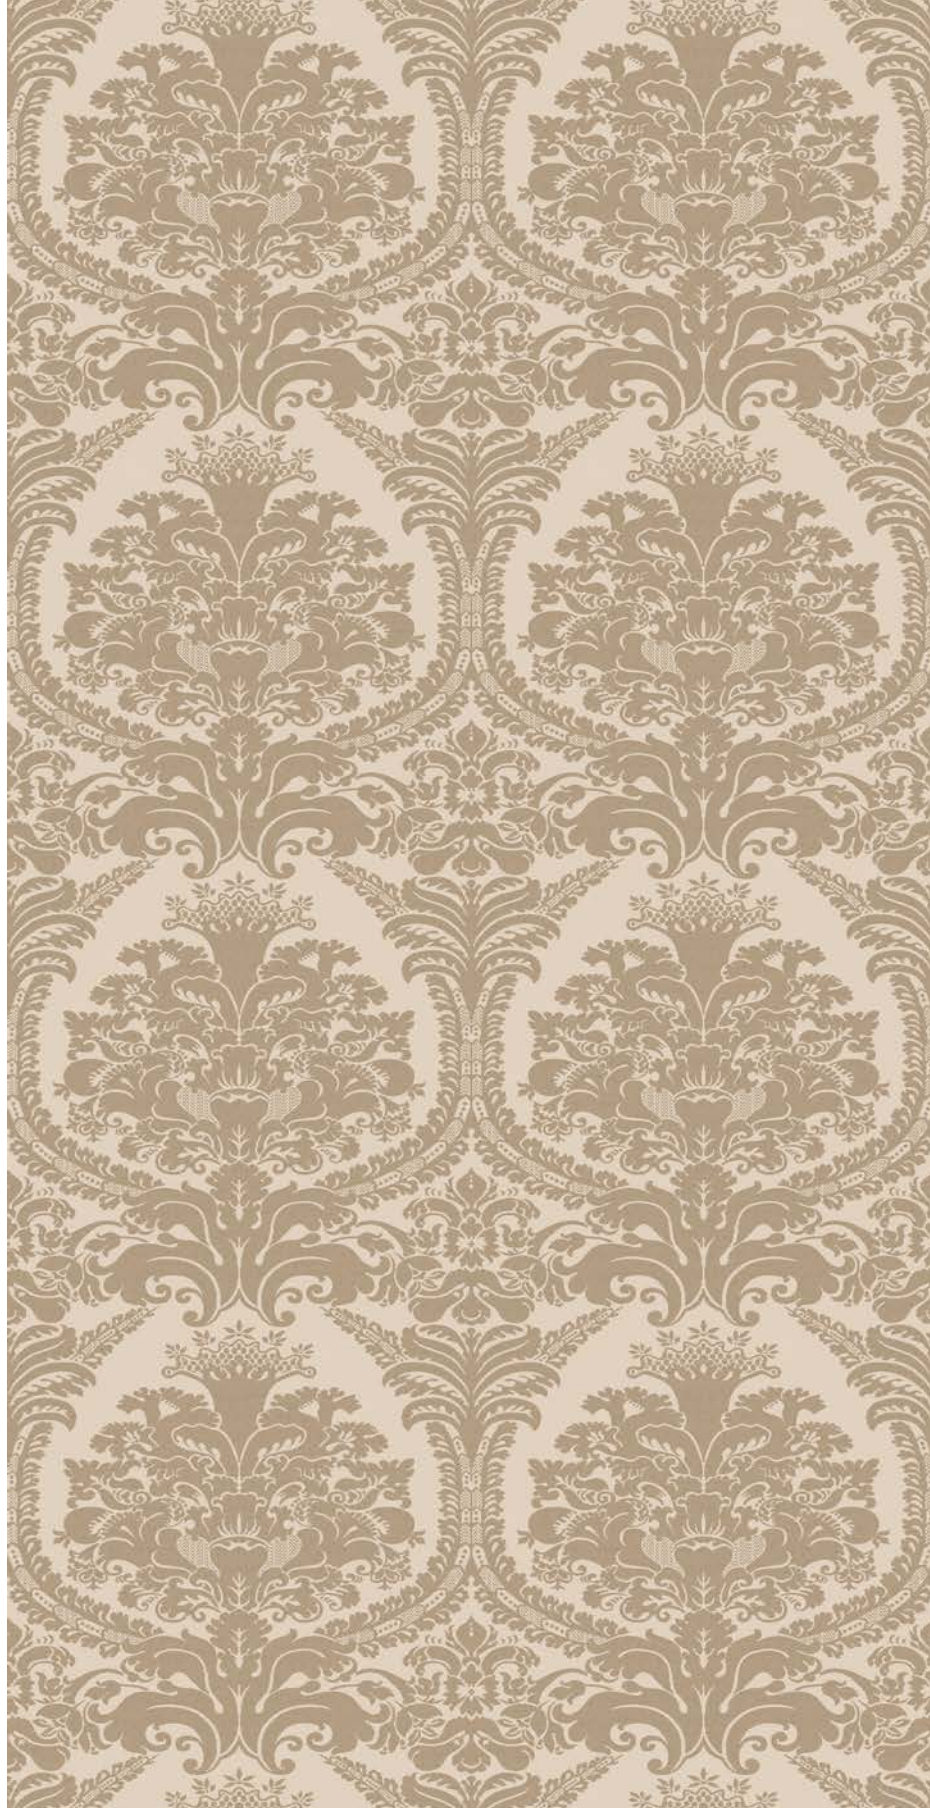

San Marco avorio antico

GRES PORCELLANATO DECORATO - DECORATED PORCELAIN TILES
SQUADRATO - SQUARED

6 mm 1/4" ↑ ↓	COLOR	SURFACE	120x280 47^{1/4}"x110^{1/4}"	120x240 47^{1/4}"x94^{1/2}"	60x120 23^{5/8}"x47^{1/4}"

I FILATI DI REX		SAN MARCO AVORIO ANTICO	MATTE	767060	767095	767132