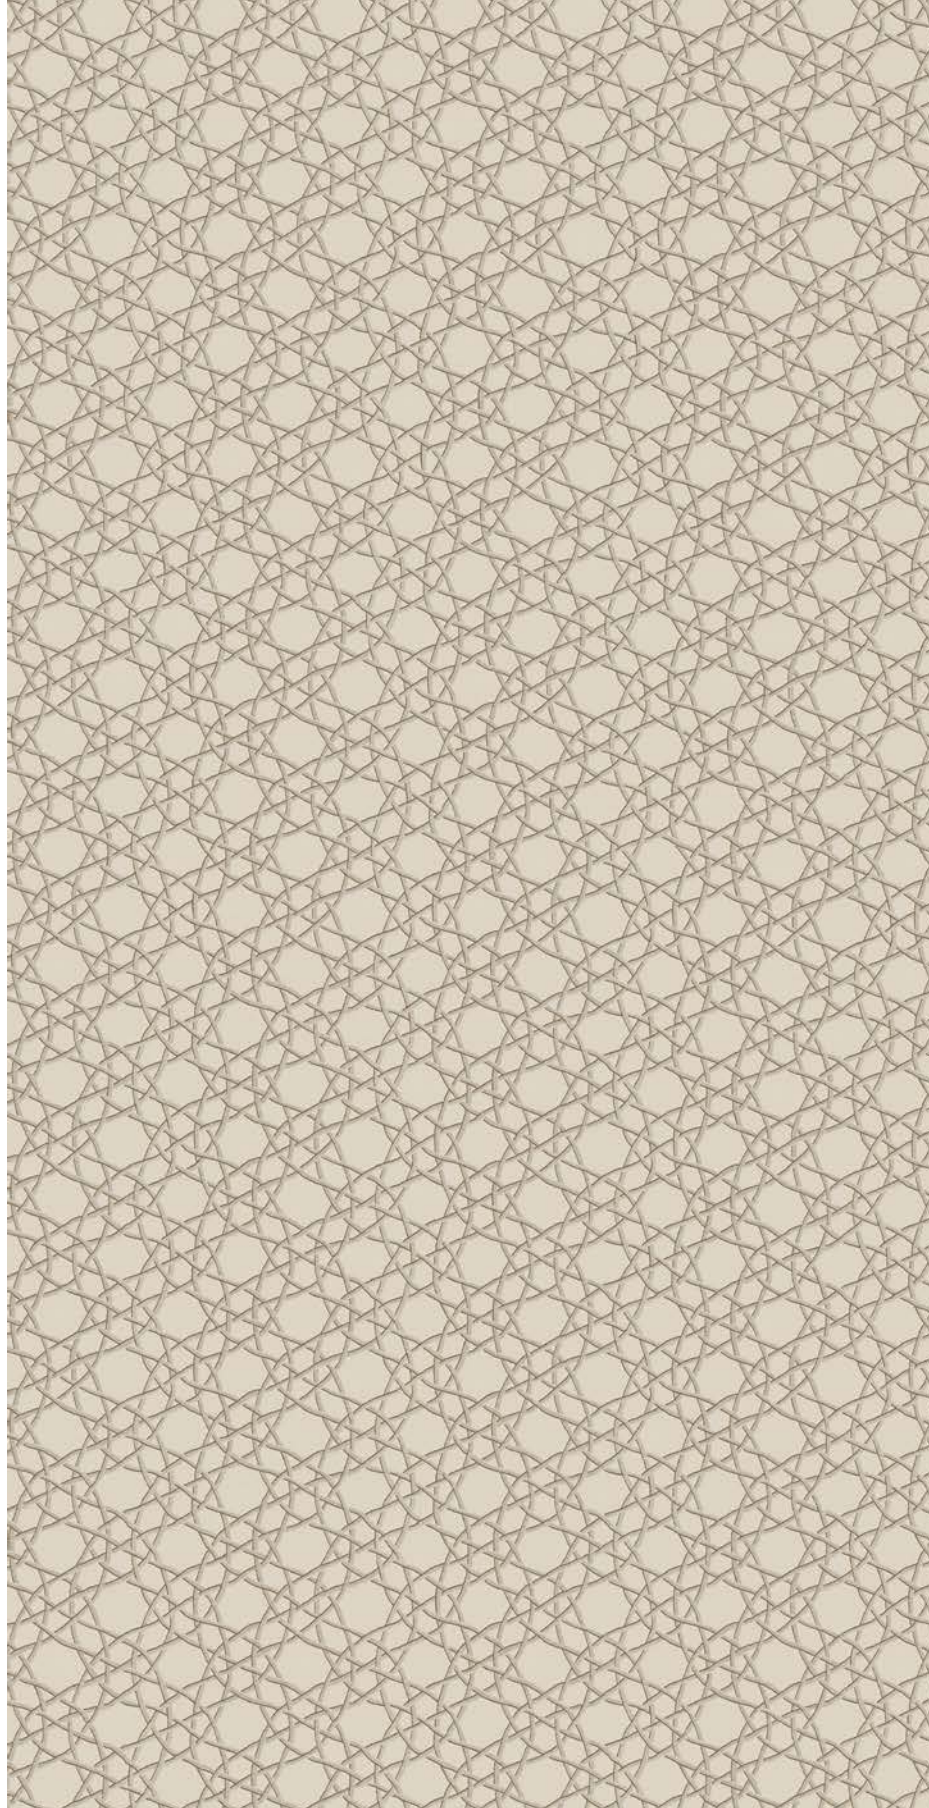

Happy Hour vaniglia

GRES PORCELLANATO DECORATO - DECORATED PORCELAIN TILES
SQUADRATO - SQUARED

6 mm 1/4"	COLOR	SURFACE	120x280 47 1/4" x 110 1/4"	120x240 47 1/4" x 94 1/2"	60x120 23 5/8" x 47 1/4"

I FILATI DI REX		HAPPY HOUR VANIGLIA	MATTE	767213	767217	767221