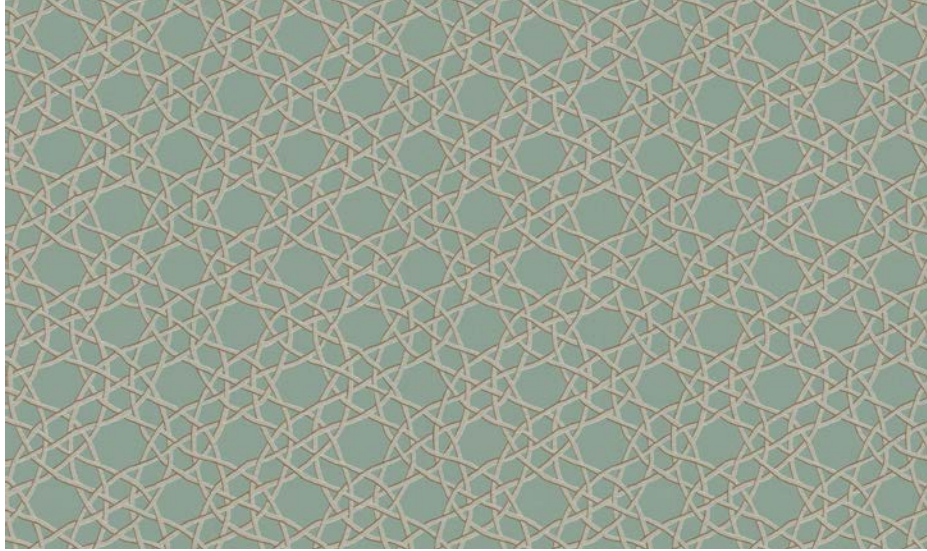

Happy Hour giada