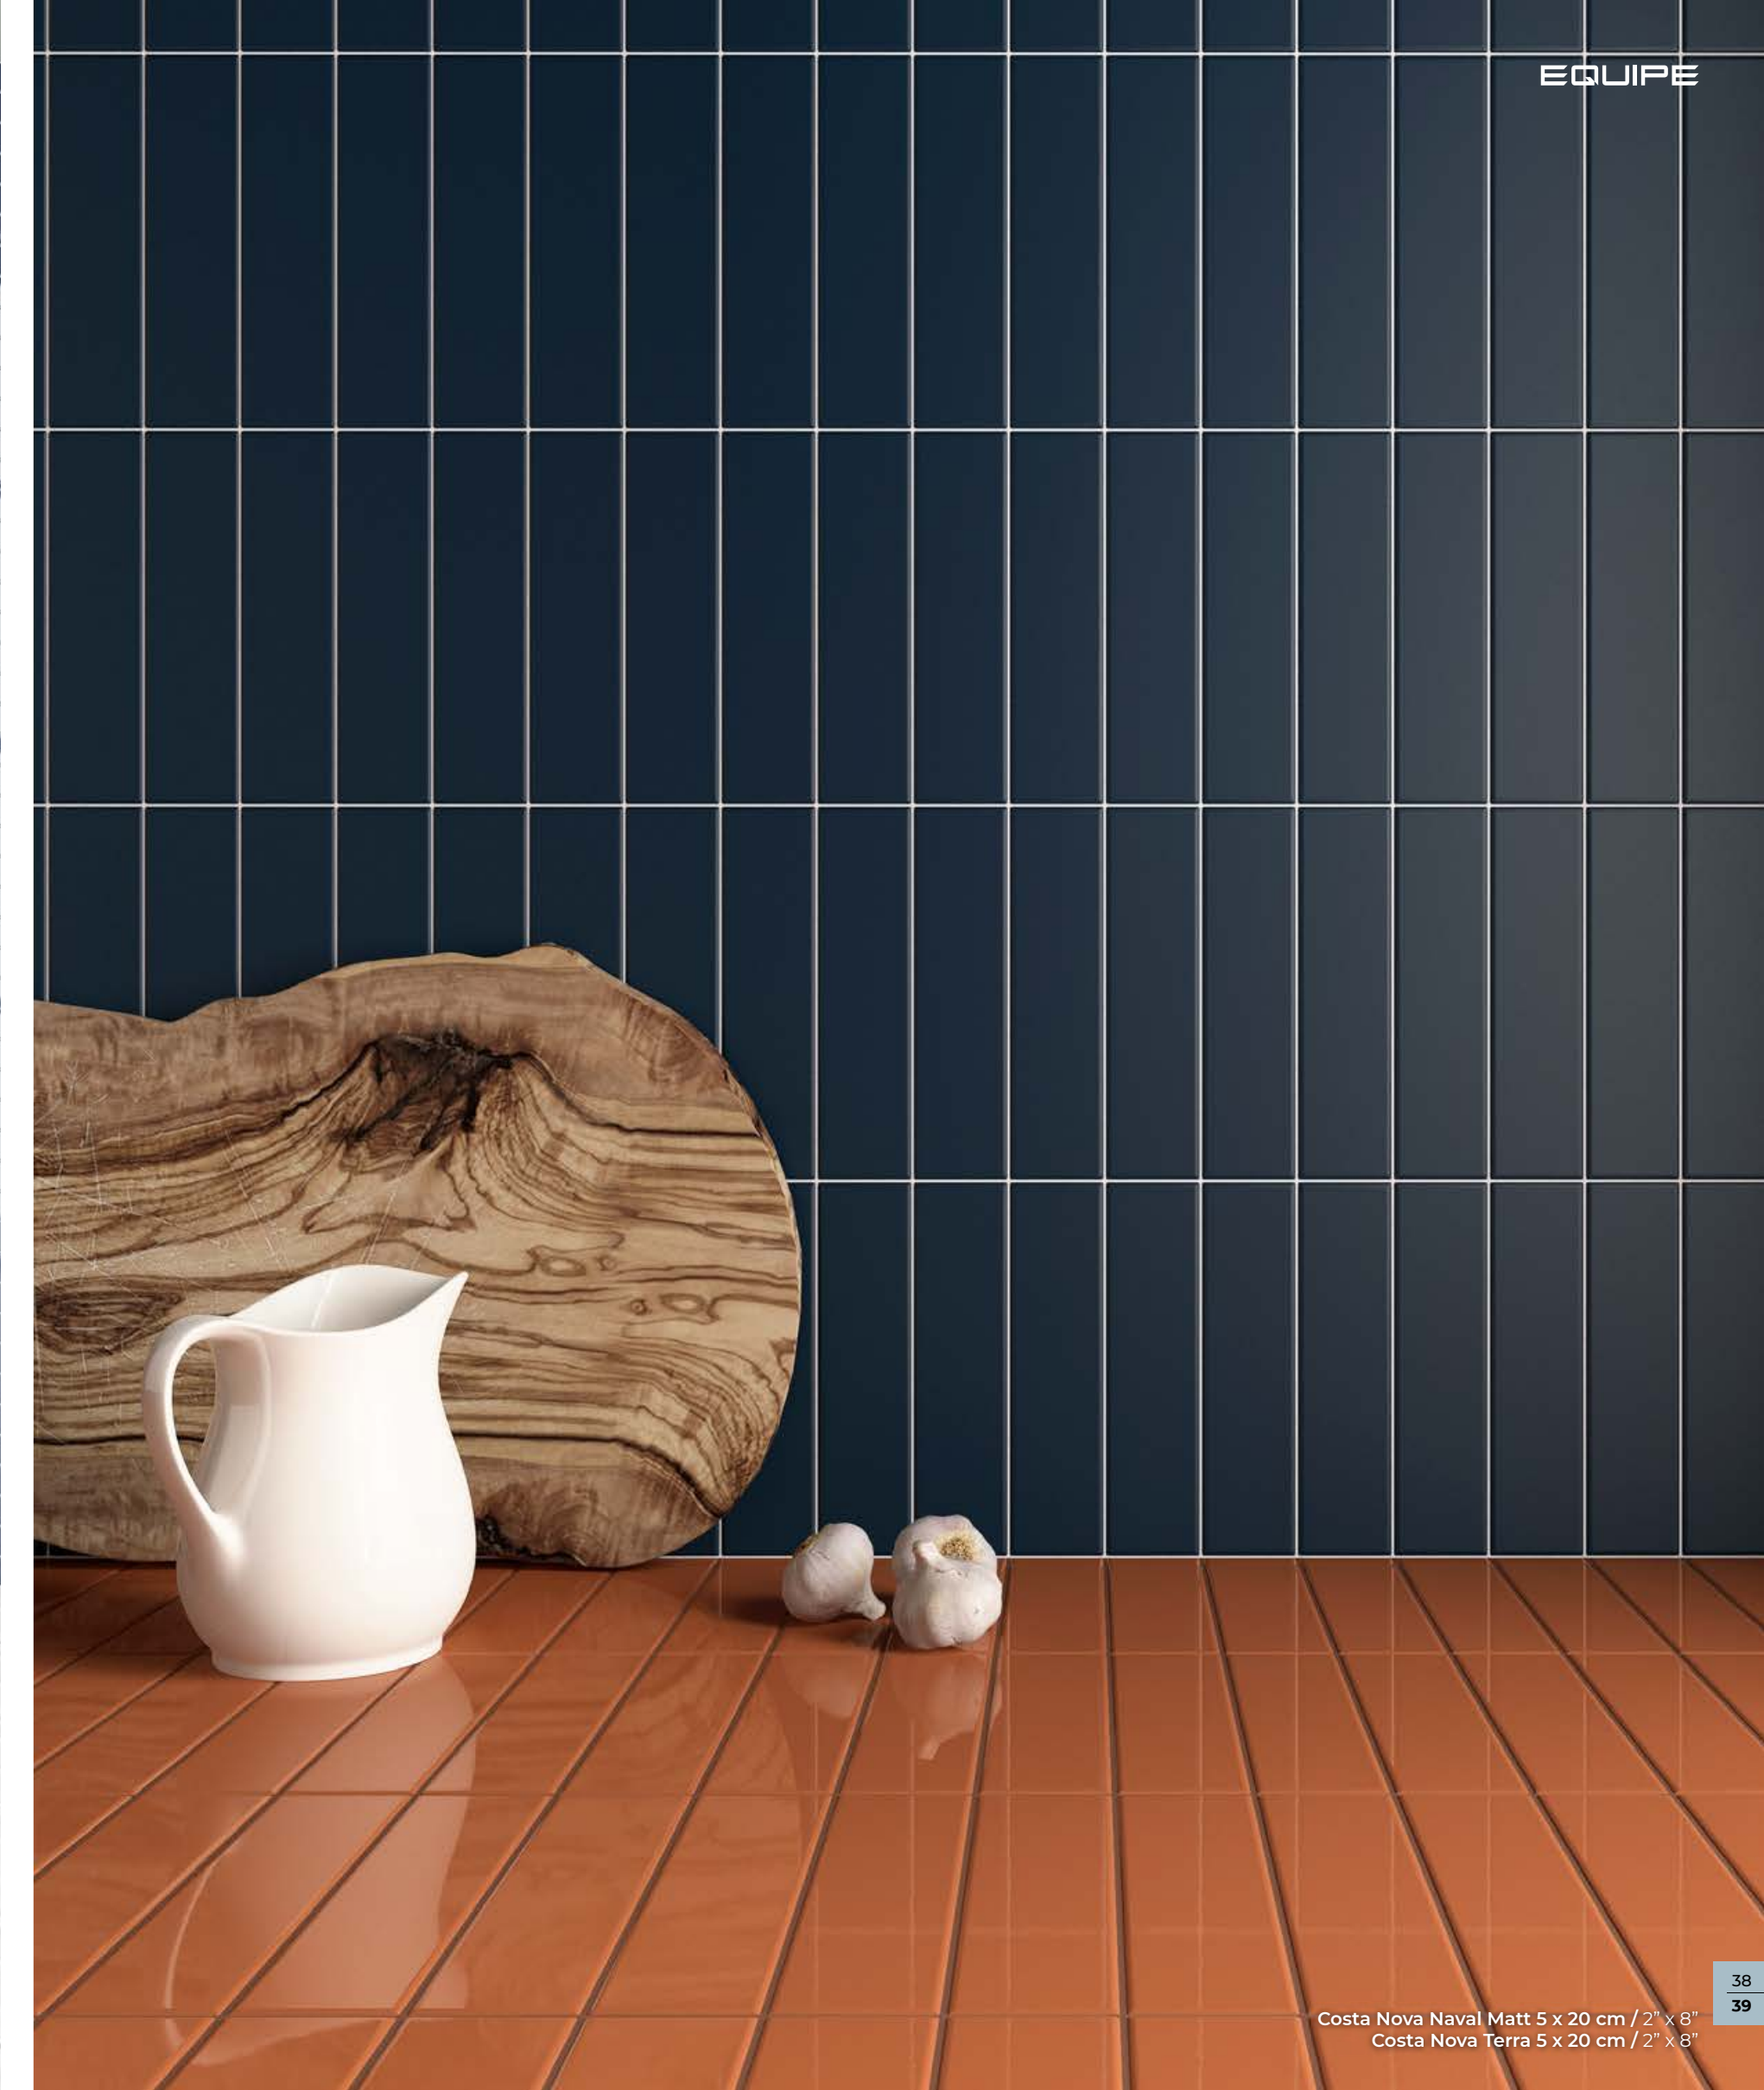

Costa Nova Naval Matt 5 x 20 cm / 2" x 8"
Costa Nova Terra 5 x 20 cm / 2" x 8"