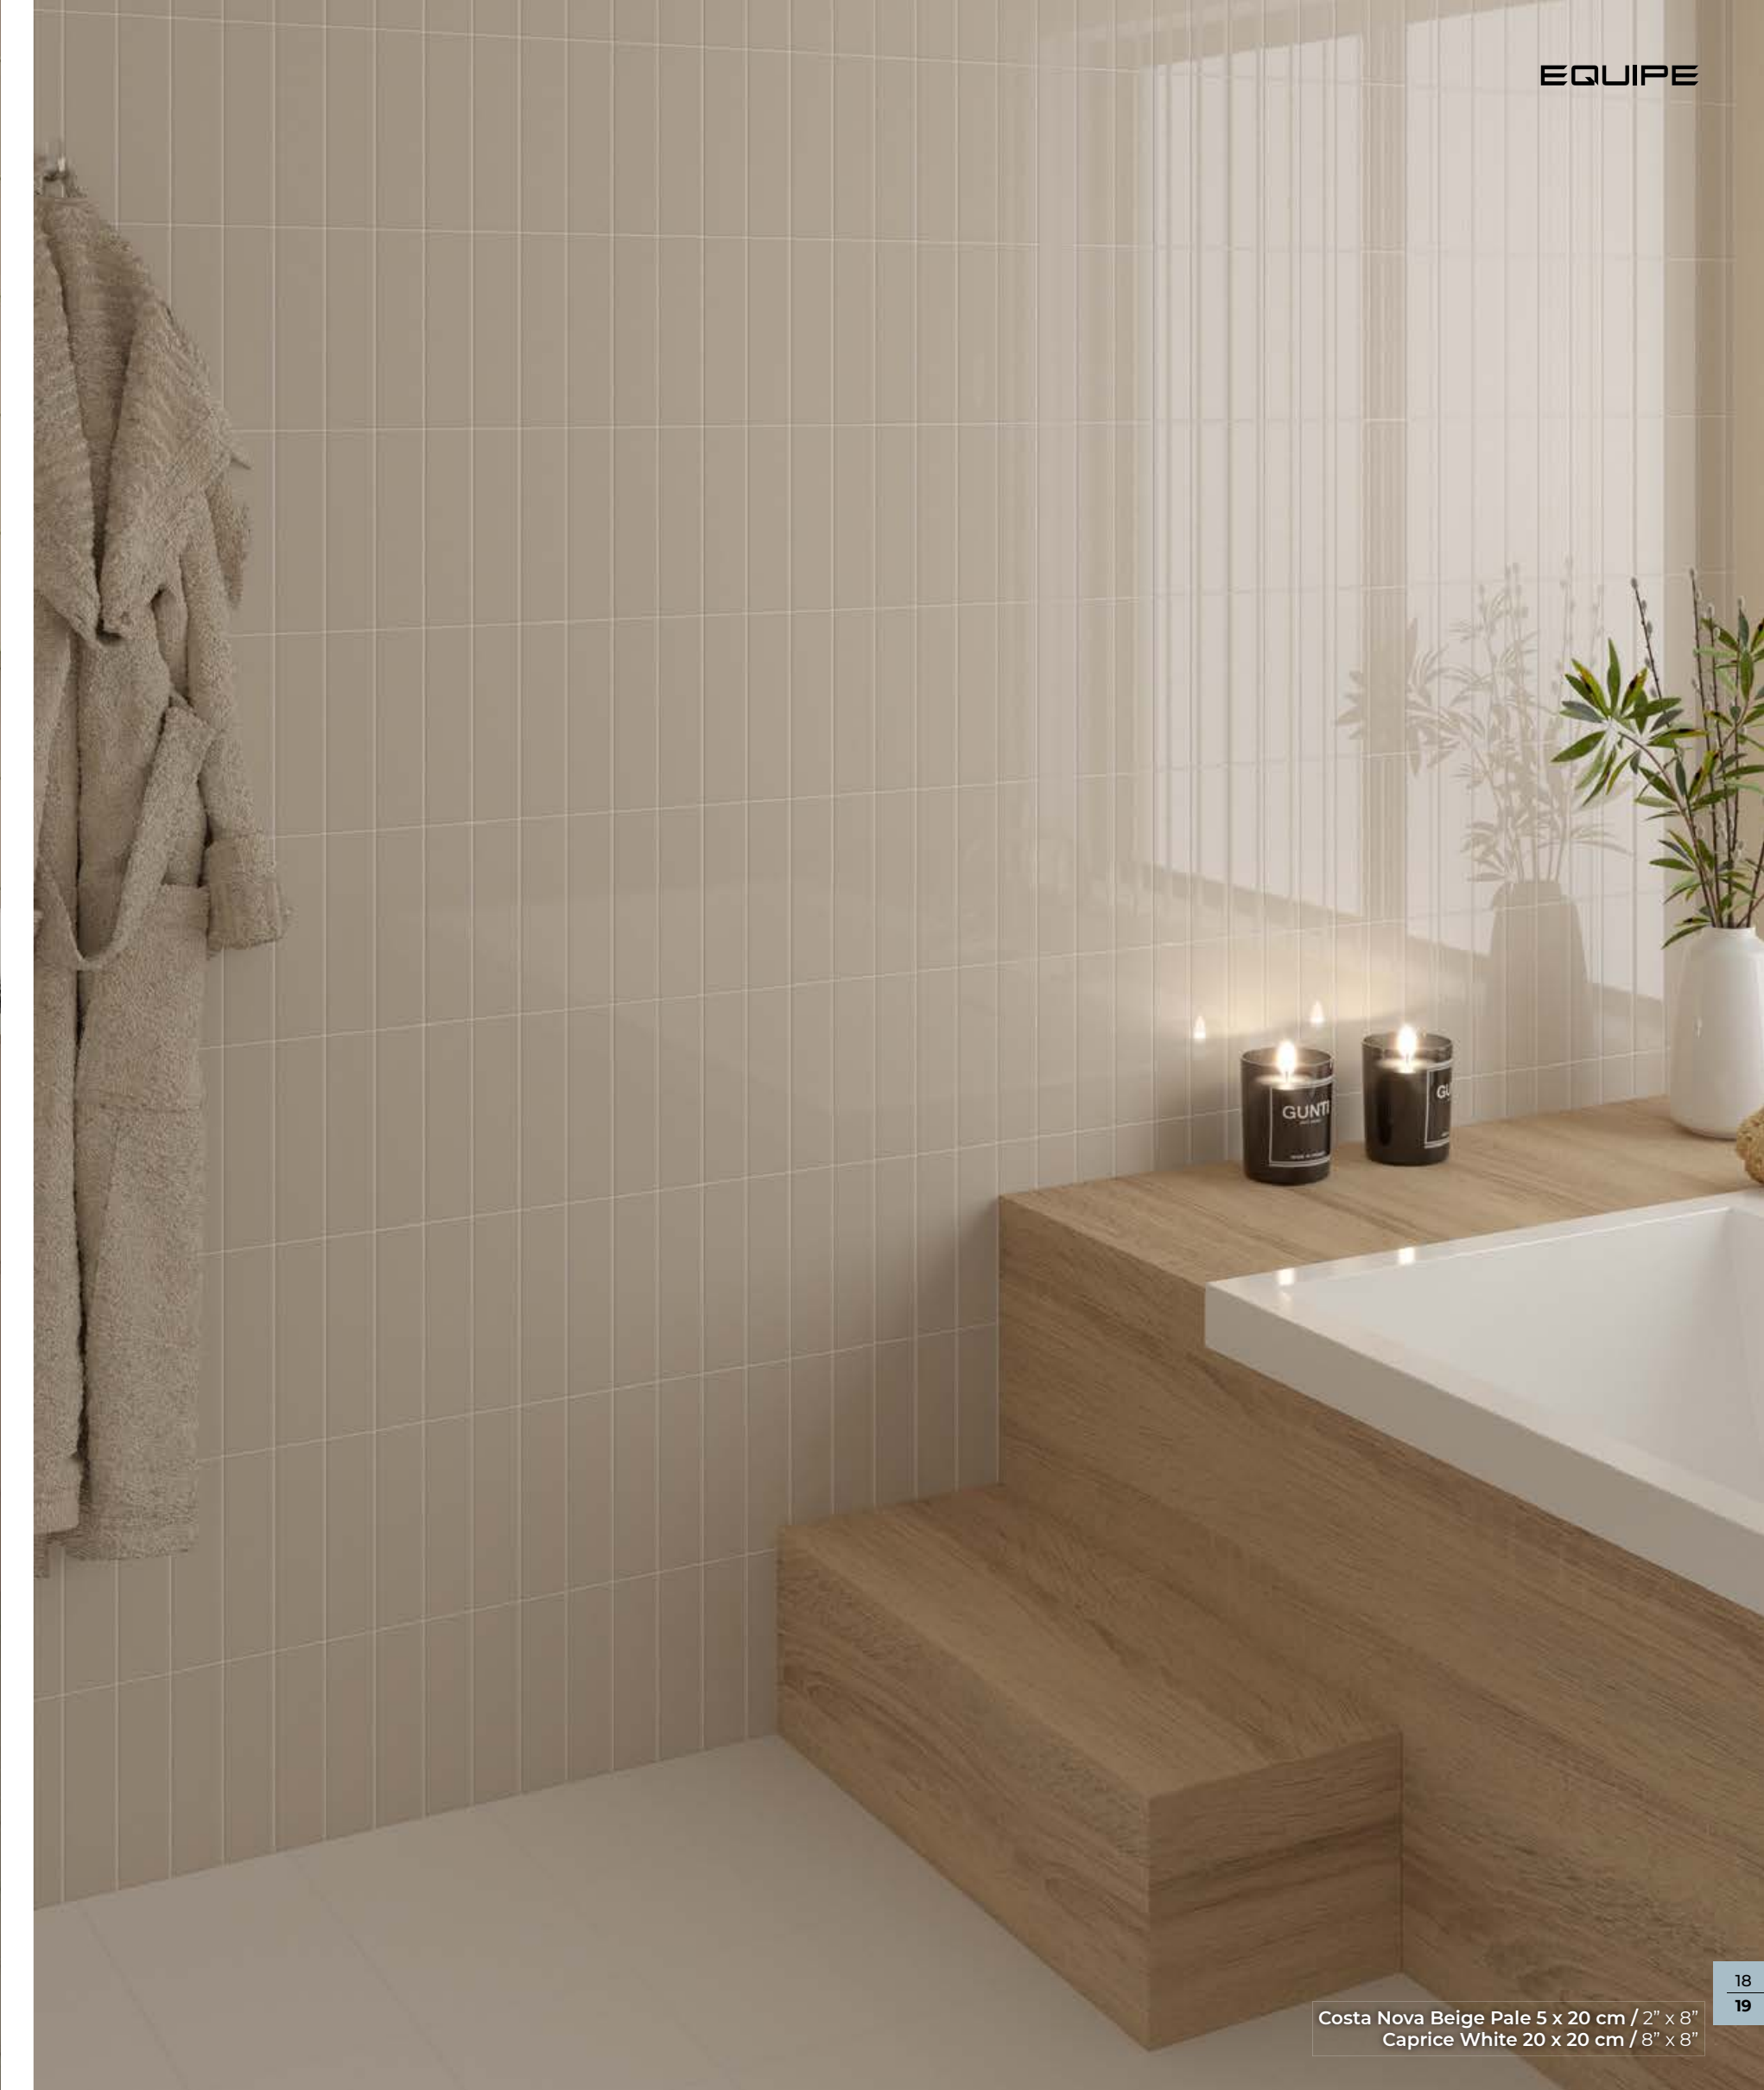

Costa Nova Beige Pale 5 x 20 cm / 2" x 8"
Caprice White 20 x 20 cm / 8" x 8"