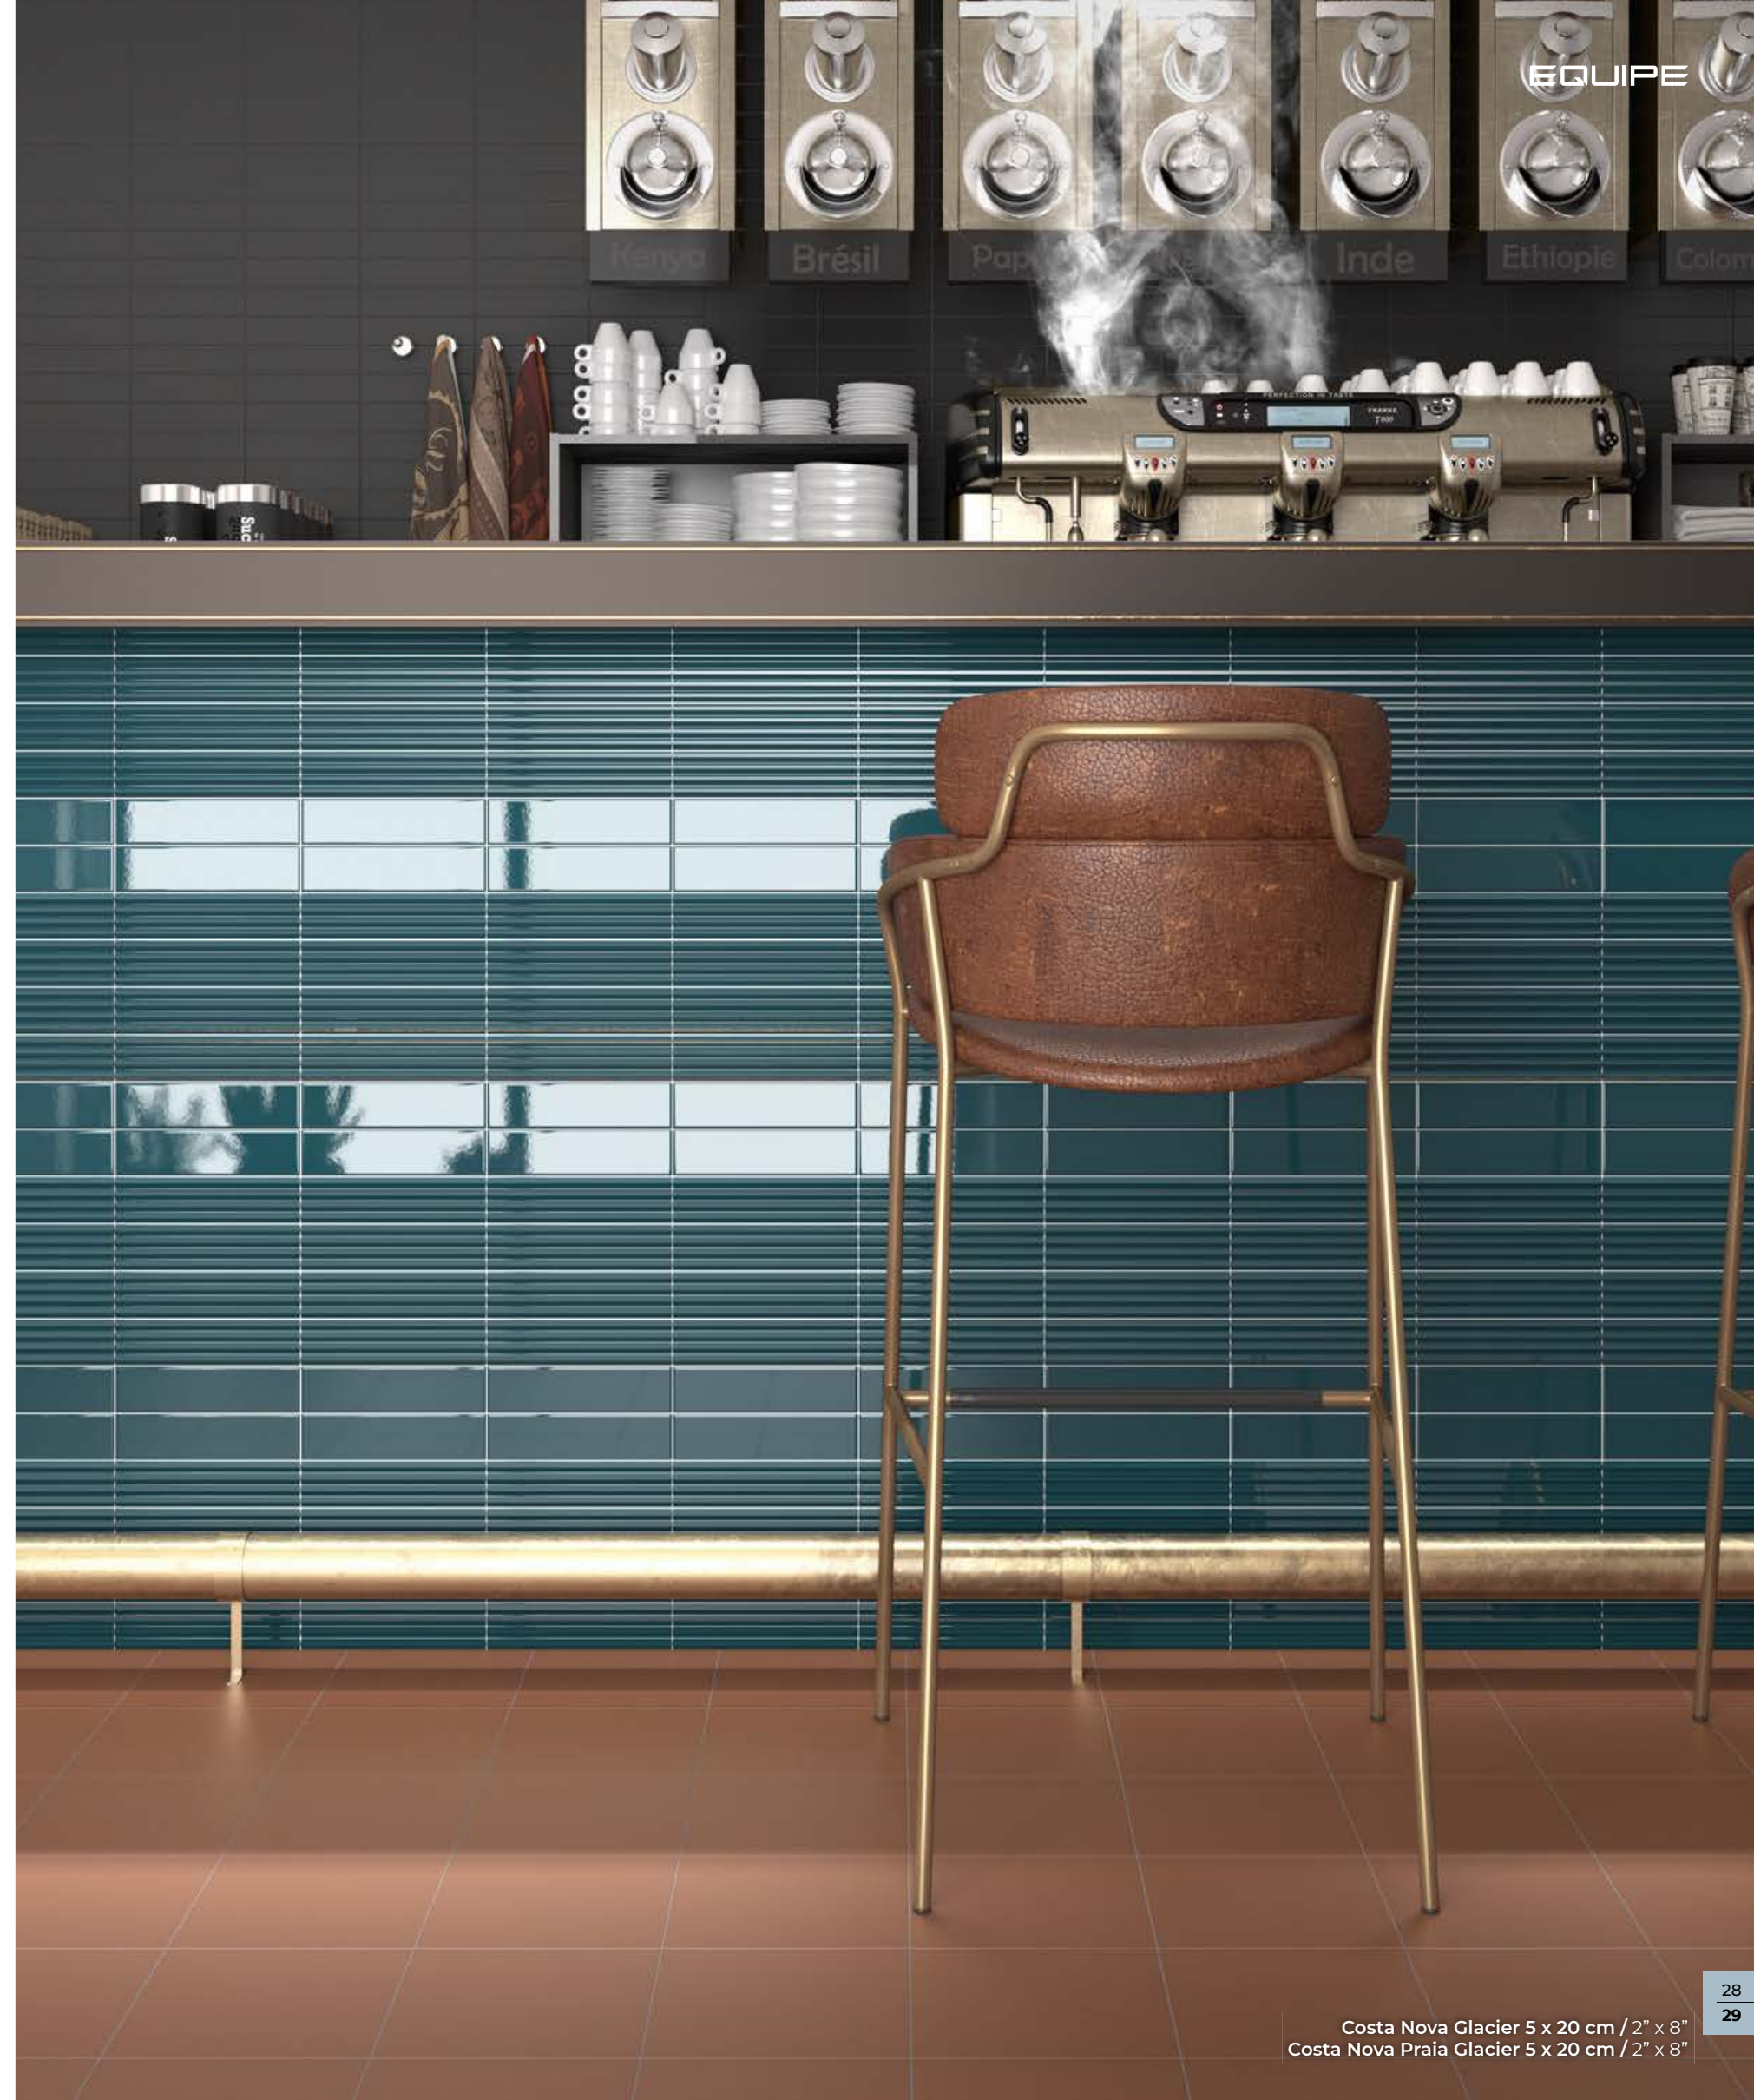

Costa Nova Glacier 5 x 20 cm / 2" x 8"
Costa Nova Praia Glacier 5 x 20 cm / 2" x 8"