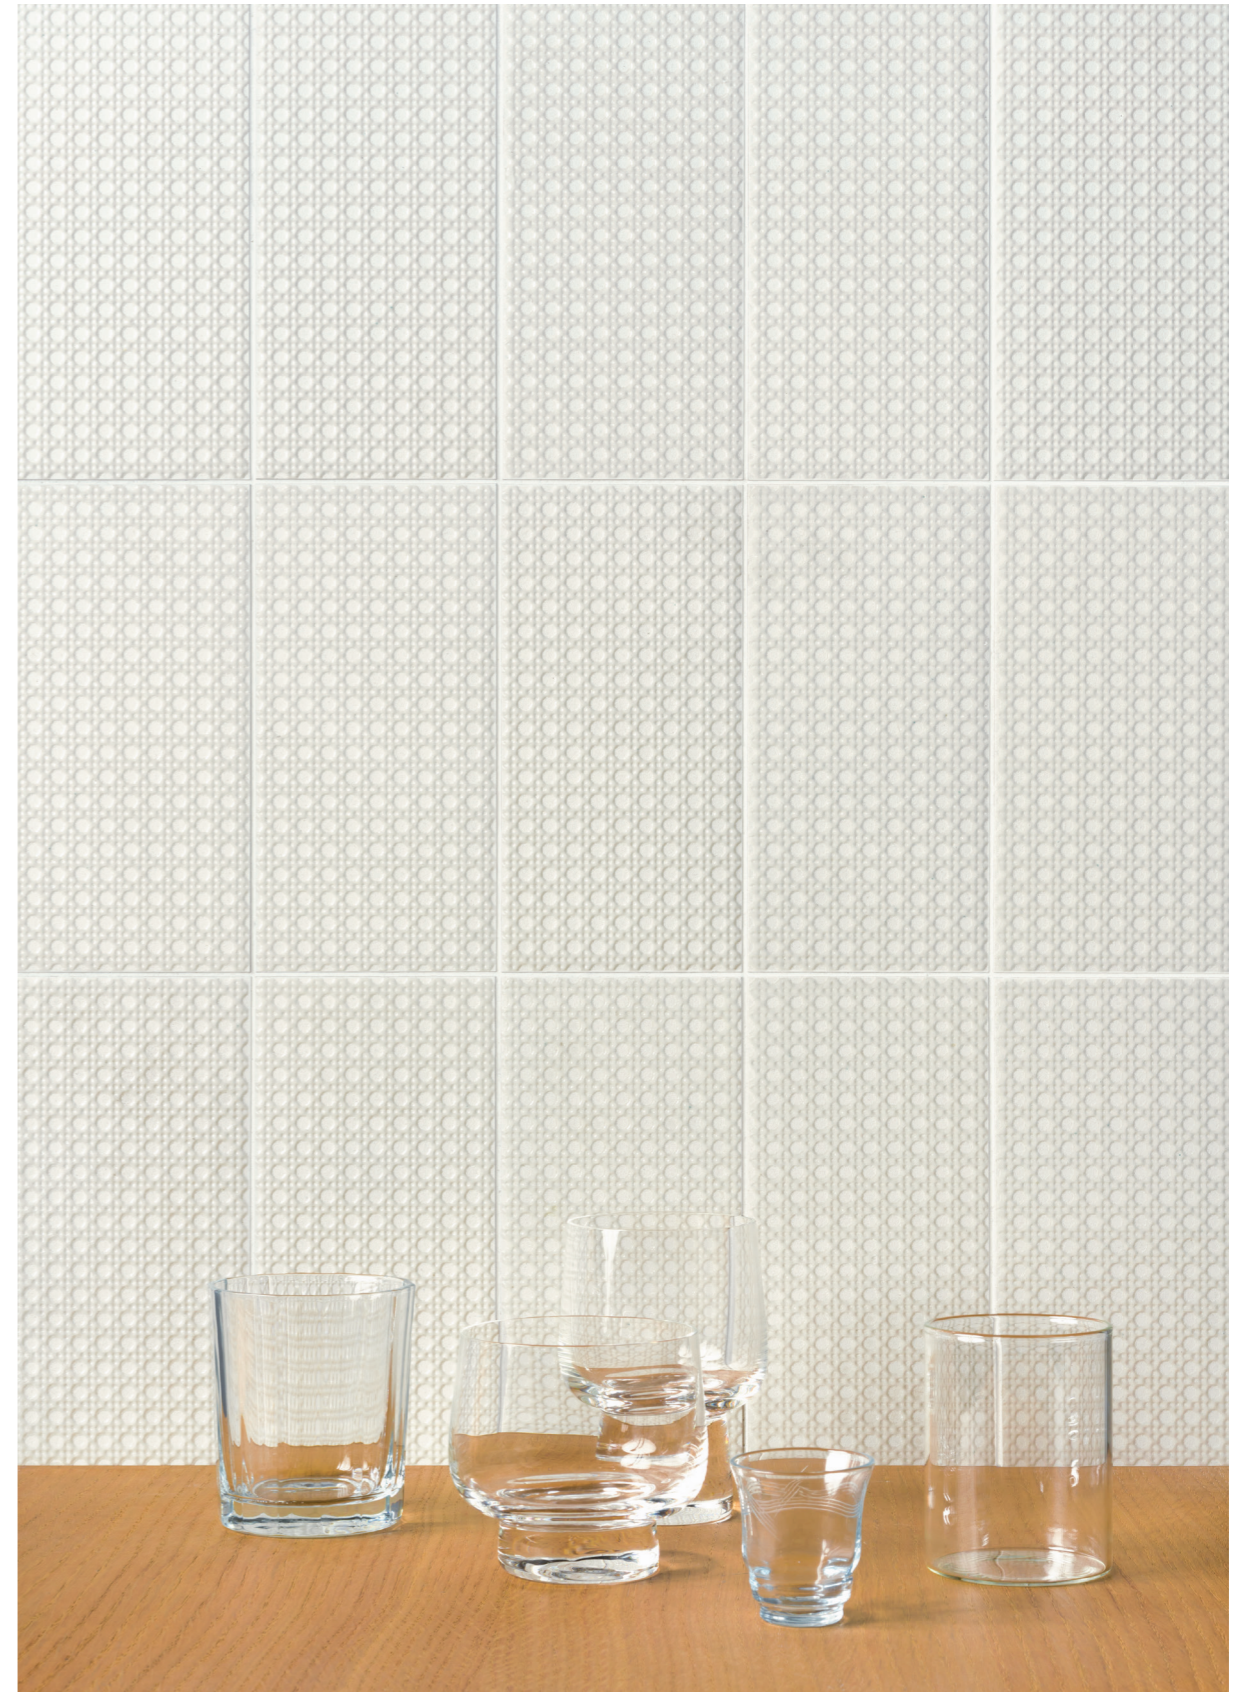

↑ Sunday Glass Gesso 10x20 4"x8"