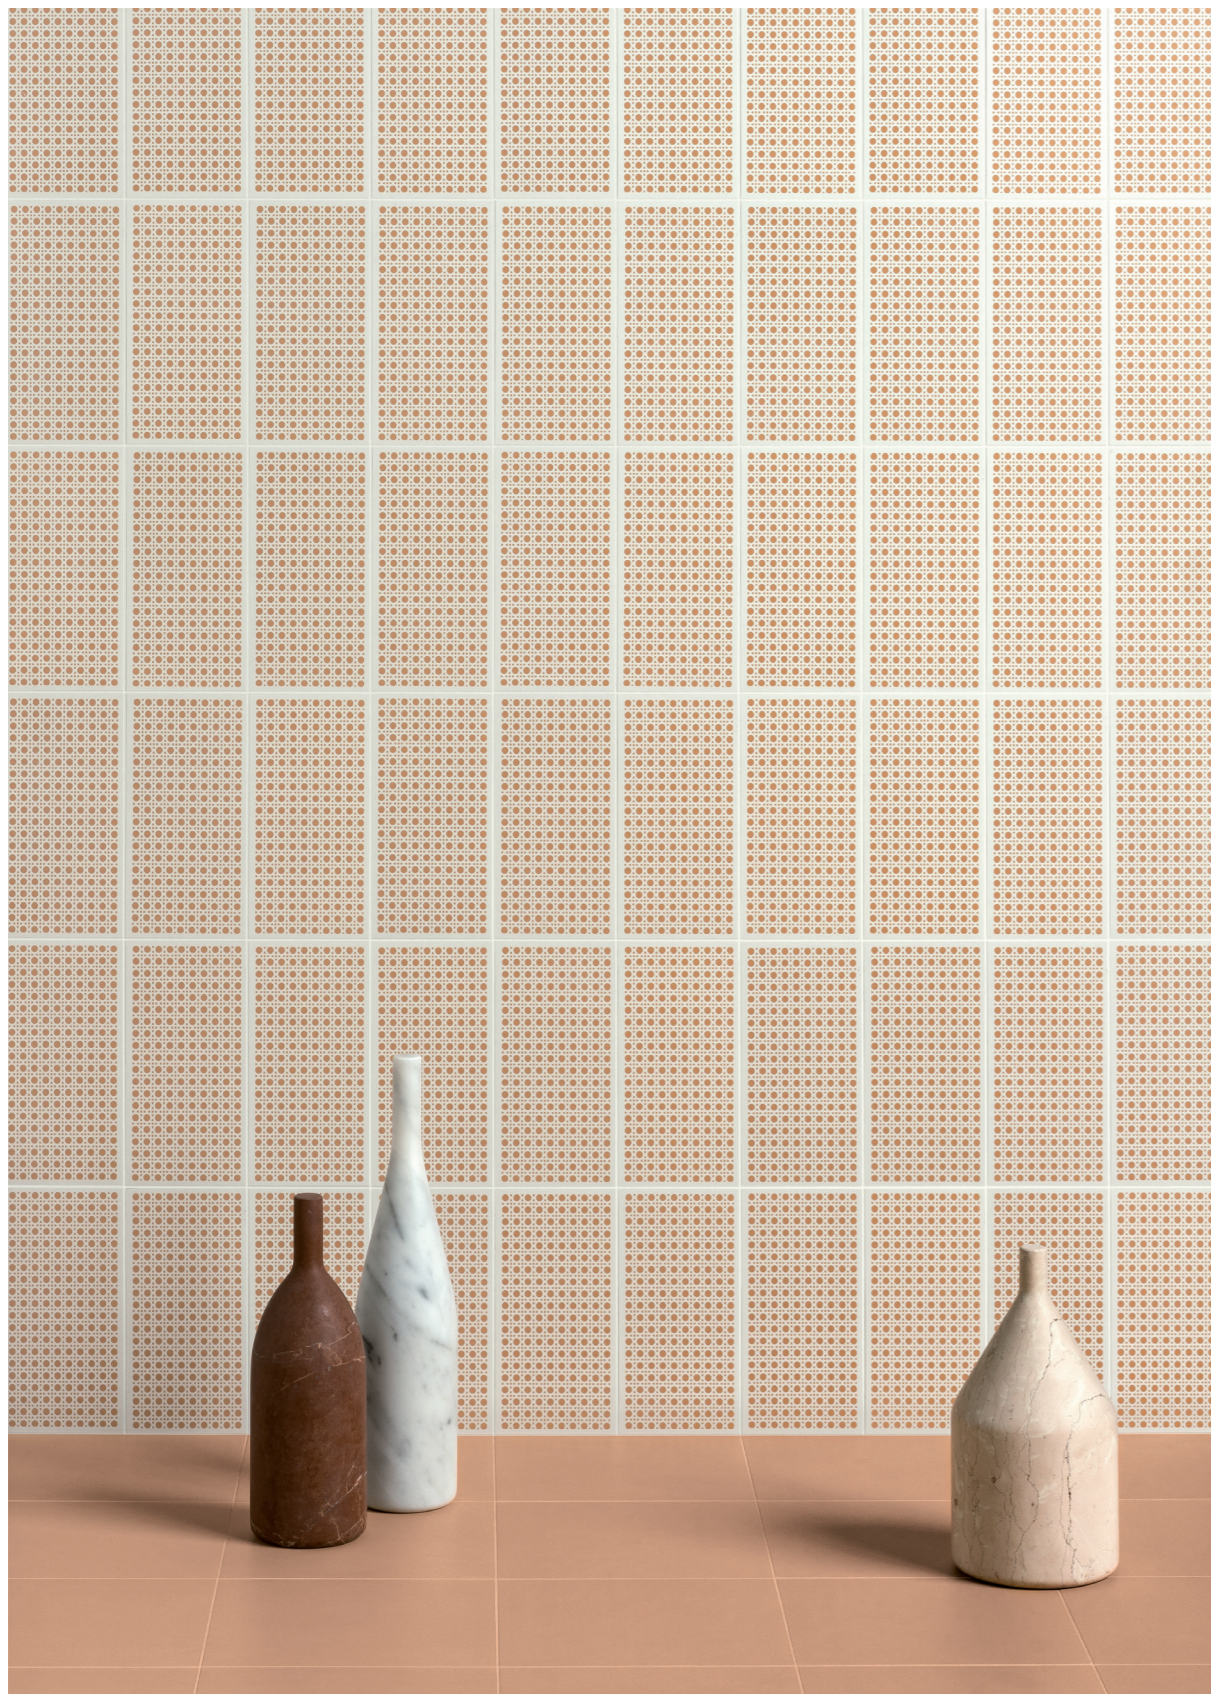

↑ Wall Sunday Twist Terra 10x20 4"x8" - Floor Sunday Terra 20x20 8"x8"