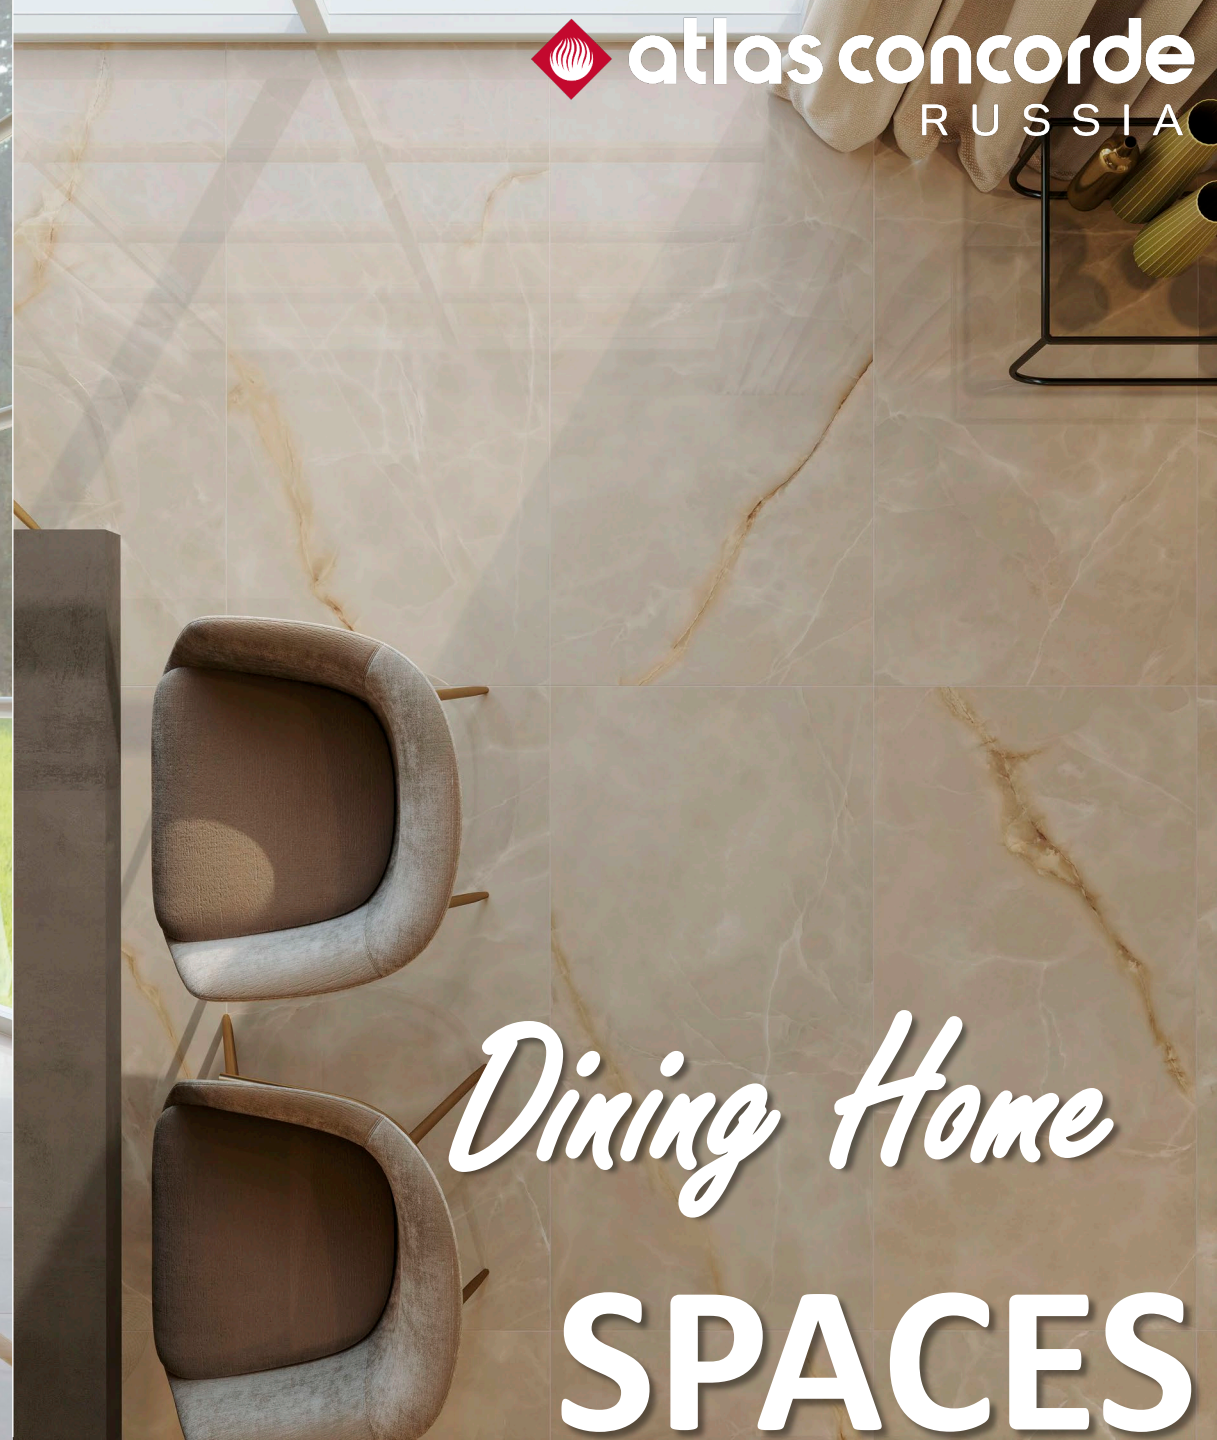

SYMPHONYX

 atlas concorde
RUSSIA

Cashmere 60x120

Alabaster 60x120

Atlas Plax Boost Pro Taupe

Dining Home

SPACES

SYMPHONYX