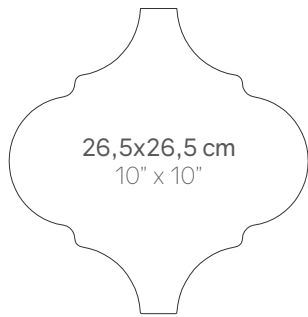

# Curvytile Factory

Factory Avenue Grey  
26,5 x 26,5 cm · 10" x 10"

## CURVYTILE FACTORY

1. **Factory White, Grey, Black**  
26,5 x 26,5 cm · 10" x 10"
2. **Factory Blume White, Factory Black**  
26,5 x 26,5 cm · 10" x 10"
3. **Factory Mond Cream, Factory Cream**  
26,5 x 26,5 cm · 10" x 10"
4. **Factory Cream, Taupe**  
26,5 x 26,5 cm · 10" x 10"

# Curvytile 26,5x26,5 cm.10" x 10"

Porcelánico · Porcelain tile