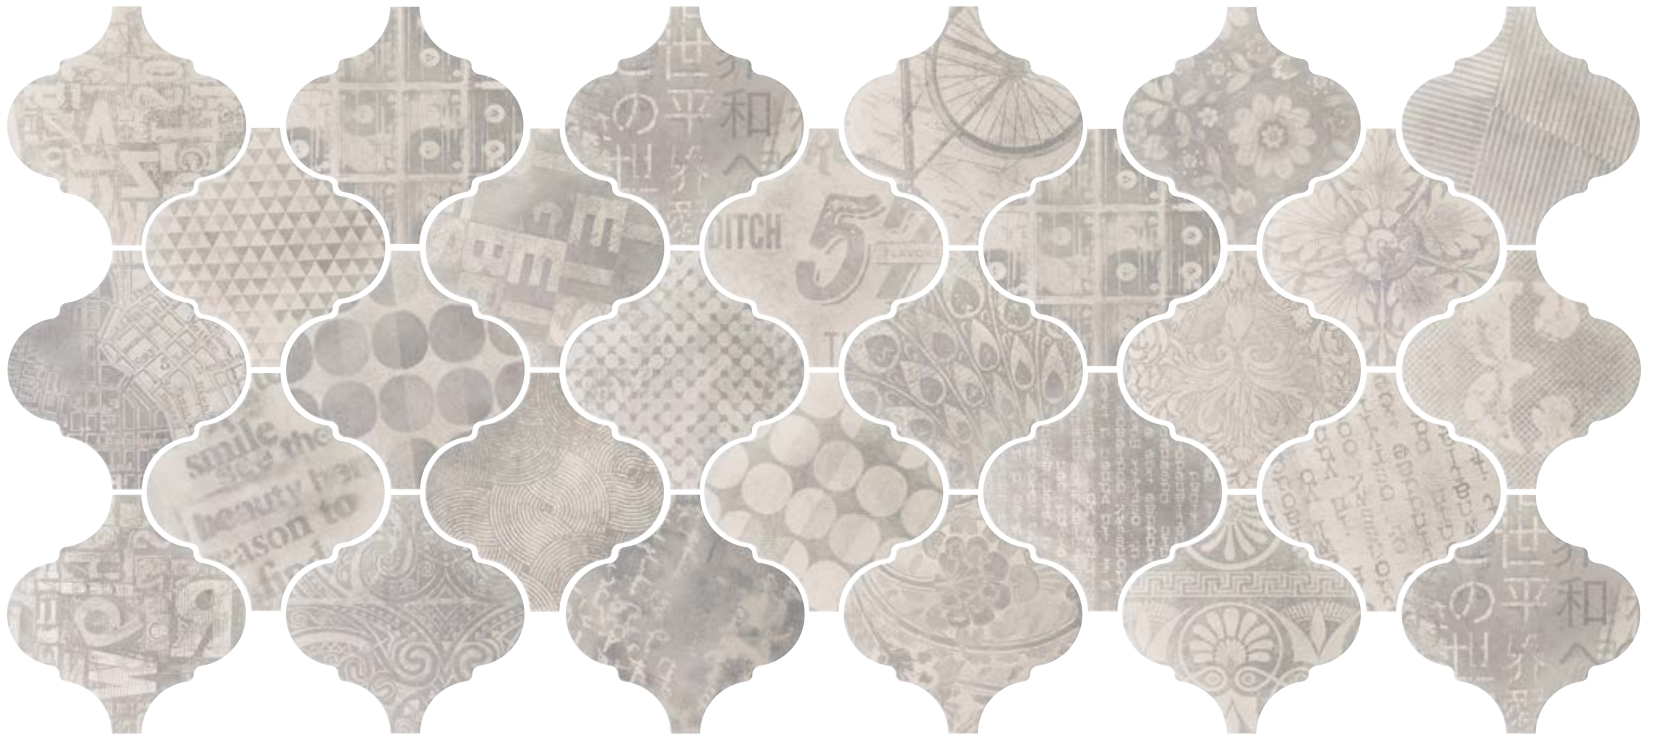

Curvyle 26,5x26,5 cm.10" x 10"

Porcelánico · Porcelain tile

FACTORY

FACTORY AVENUE GREY *
21343 **EQ-10D**